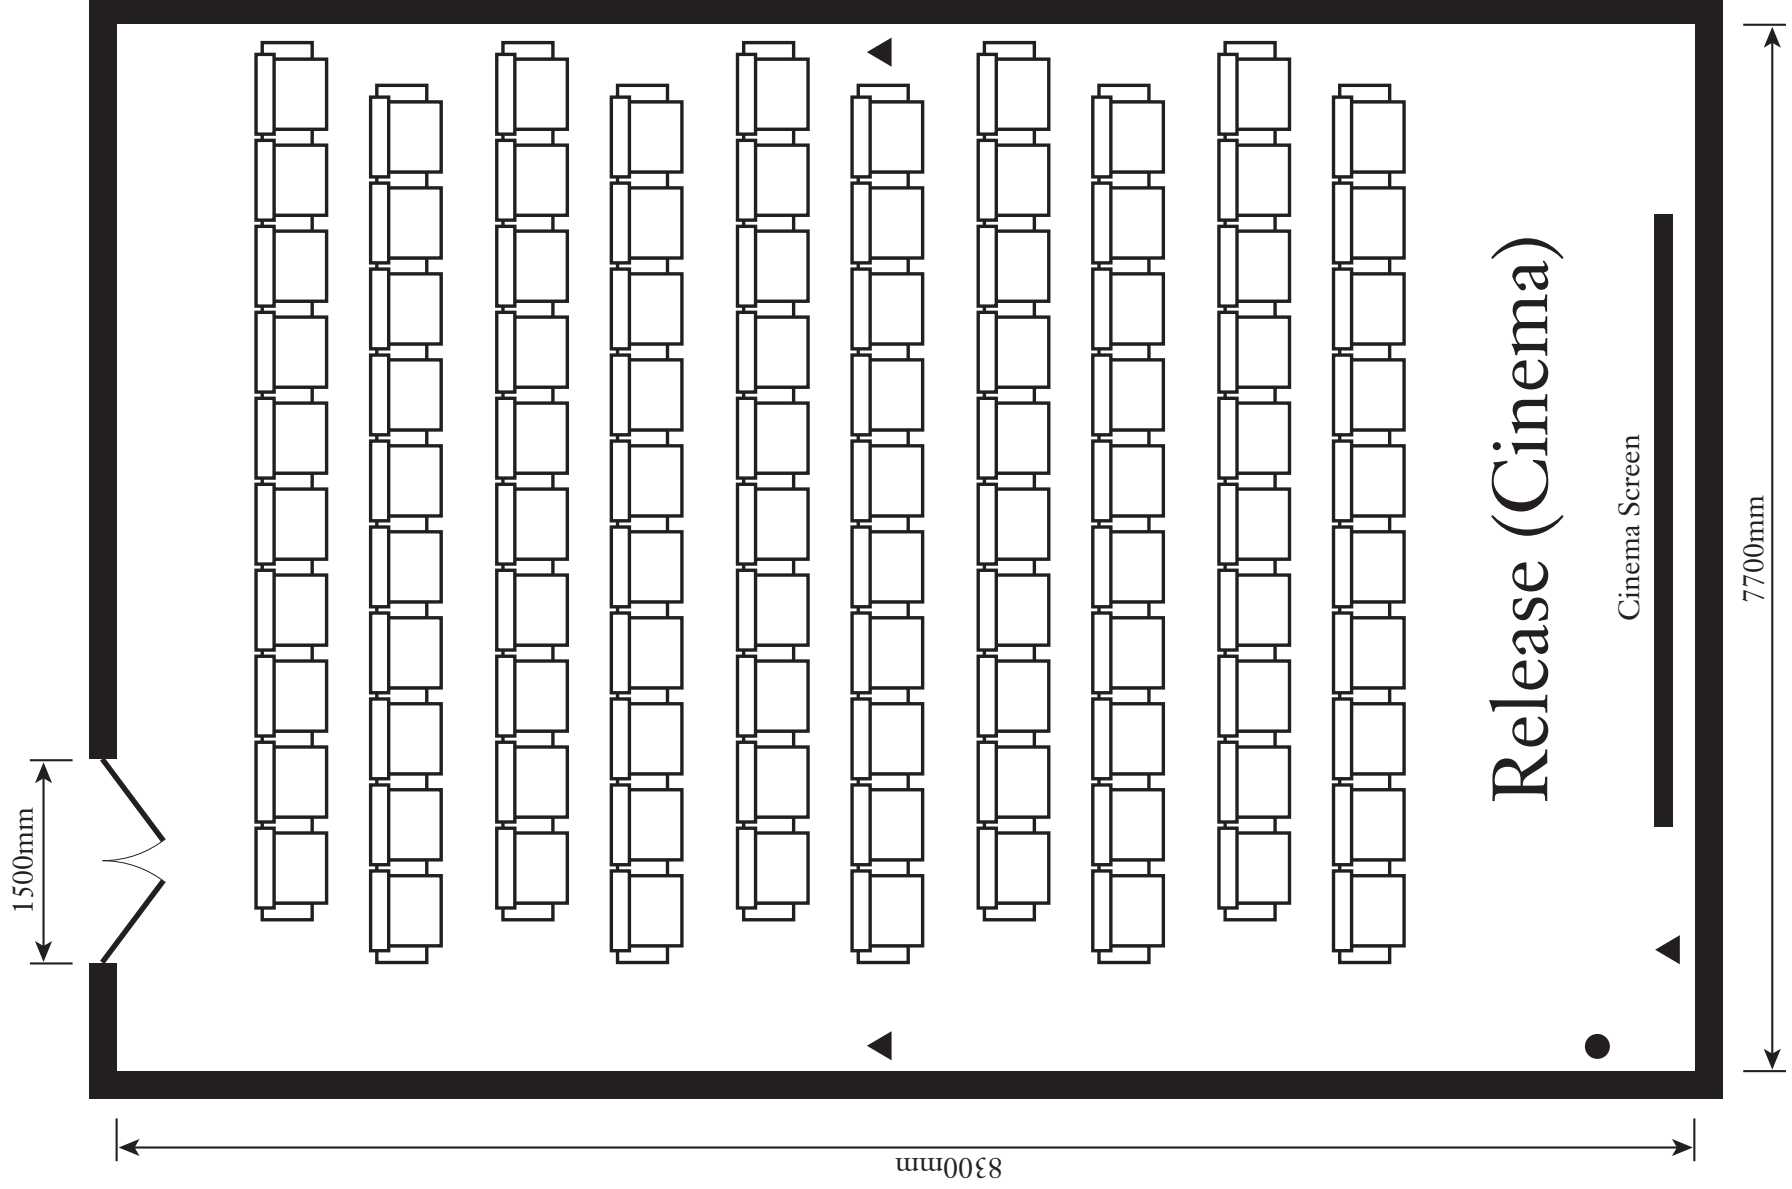

Bar Area

Silk Room

8100mm

7300mm

To
The Waiting
Room

KEY: ▲ = Power Point ● = Telephone Point

KEY: ▲ = Power Point ● = Telephone Point ■ = Television Point

KEY: ▲ = Power Point ● = Telephone Point

KEY: ▲ = Power Point

KEY: ▲ = Power Point

KEY: ▲ = Power Point