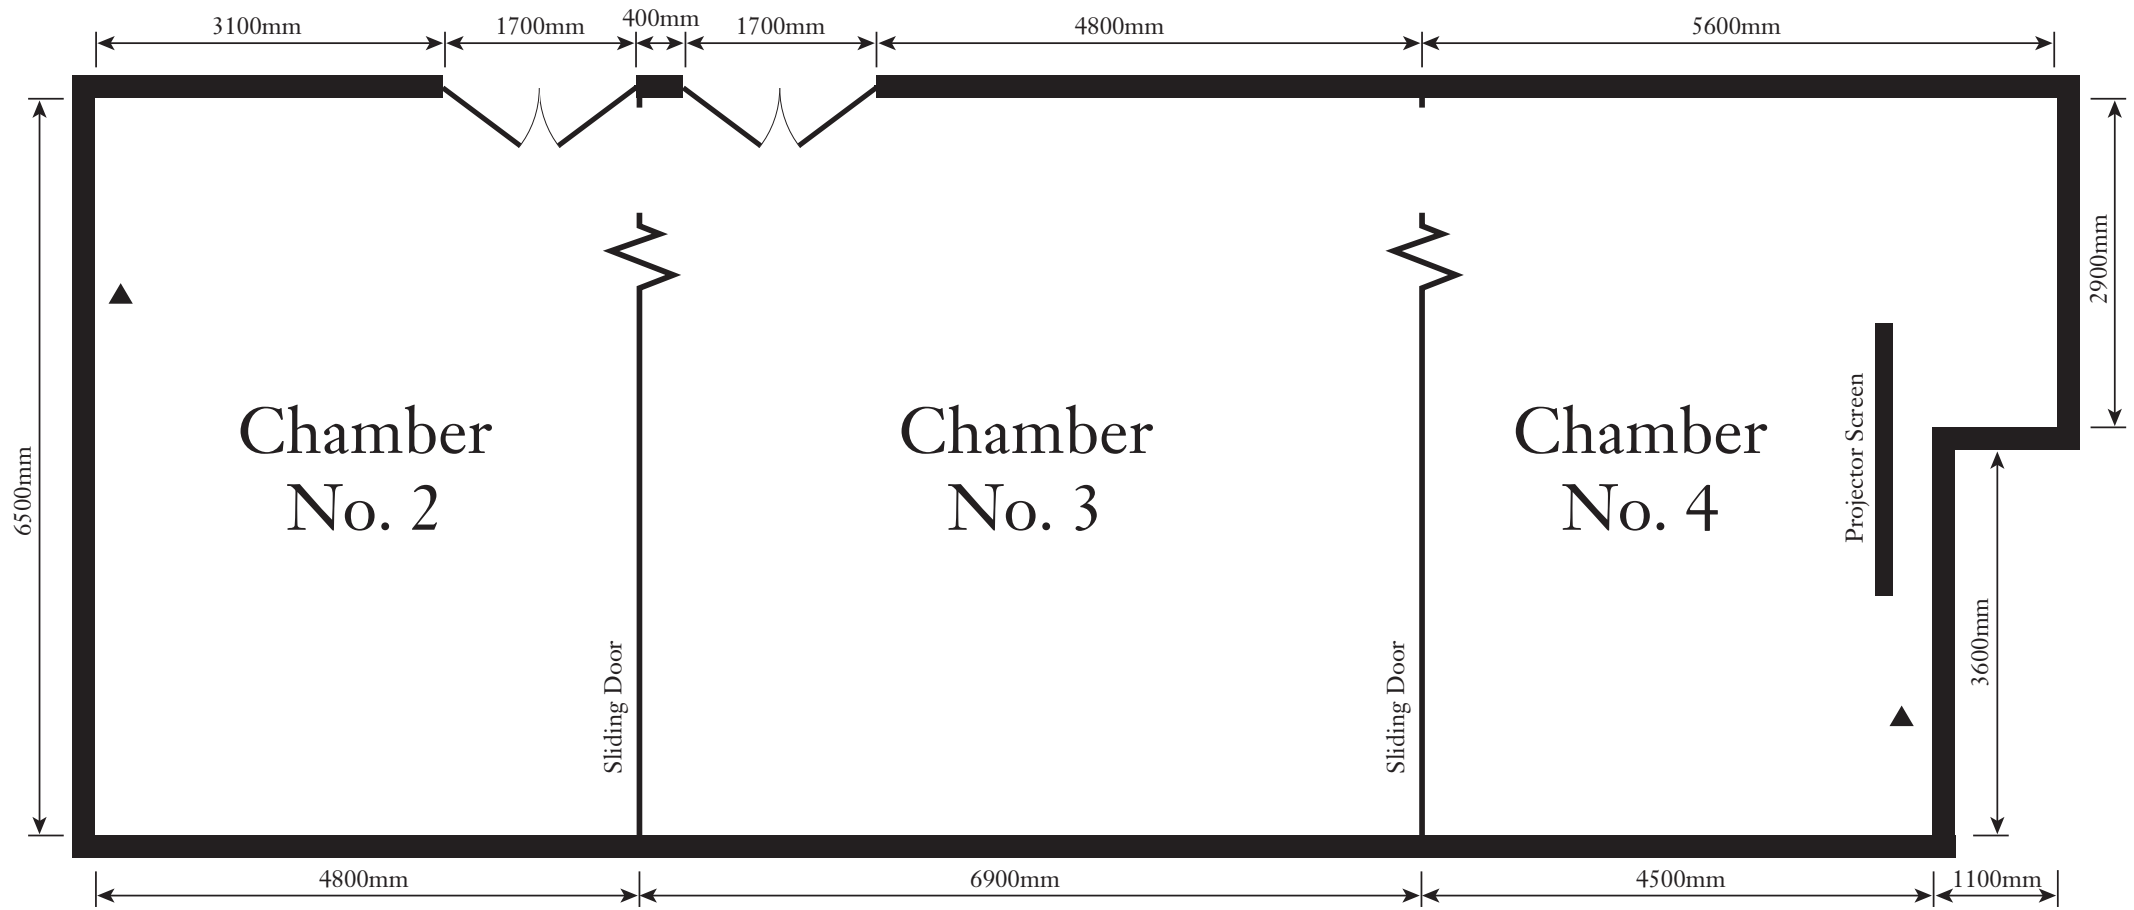

KEY: ▲ = Power Point