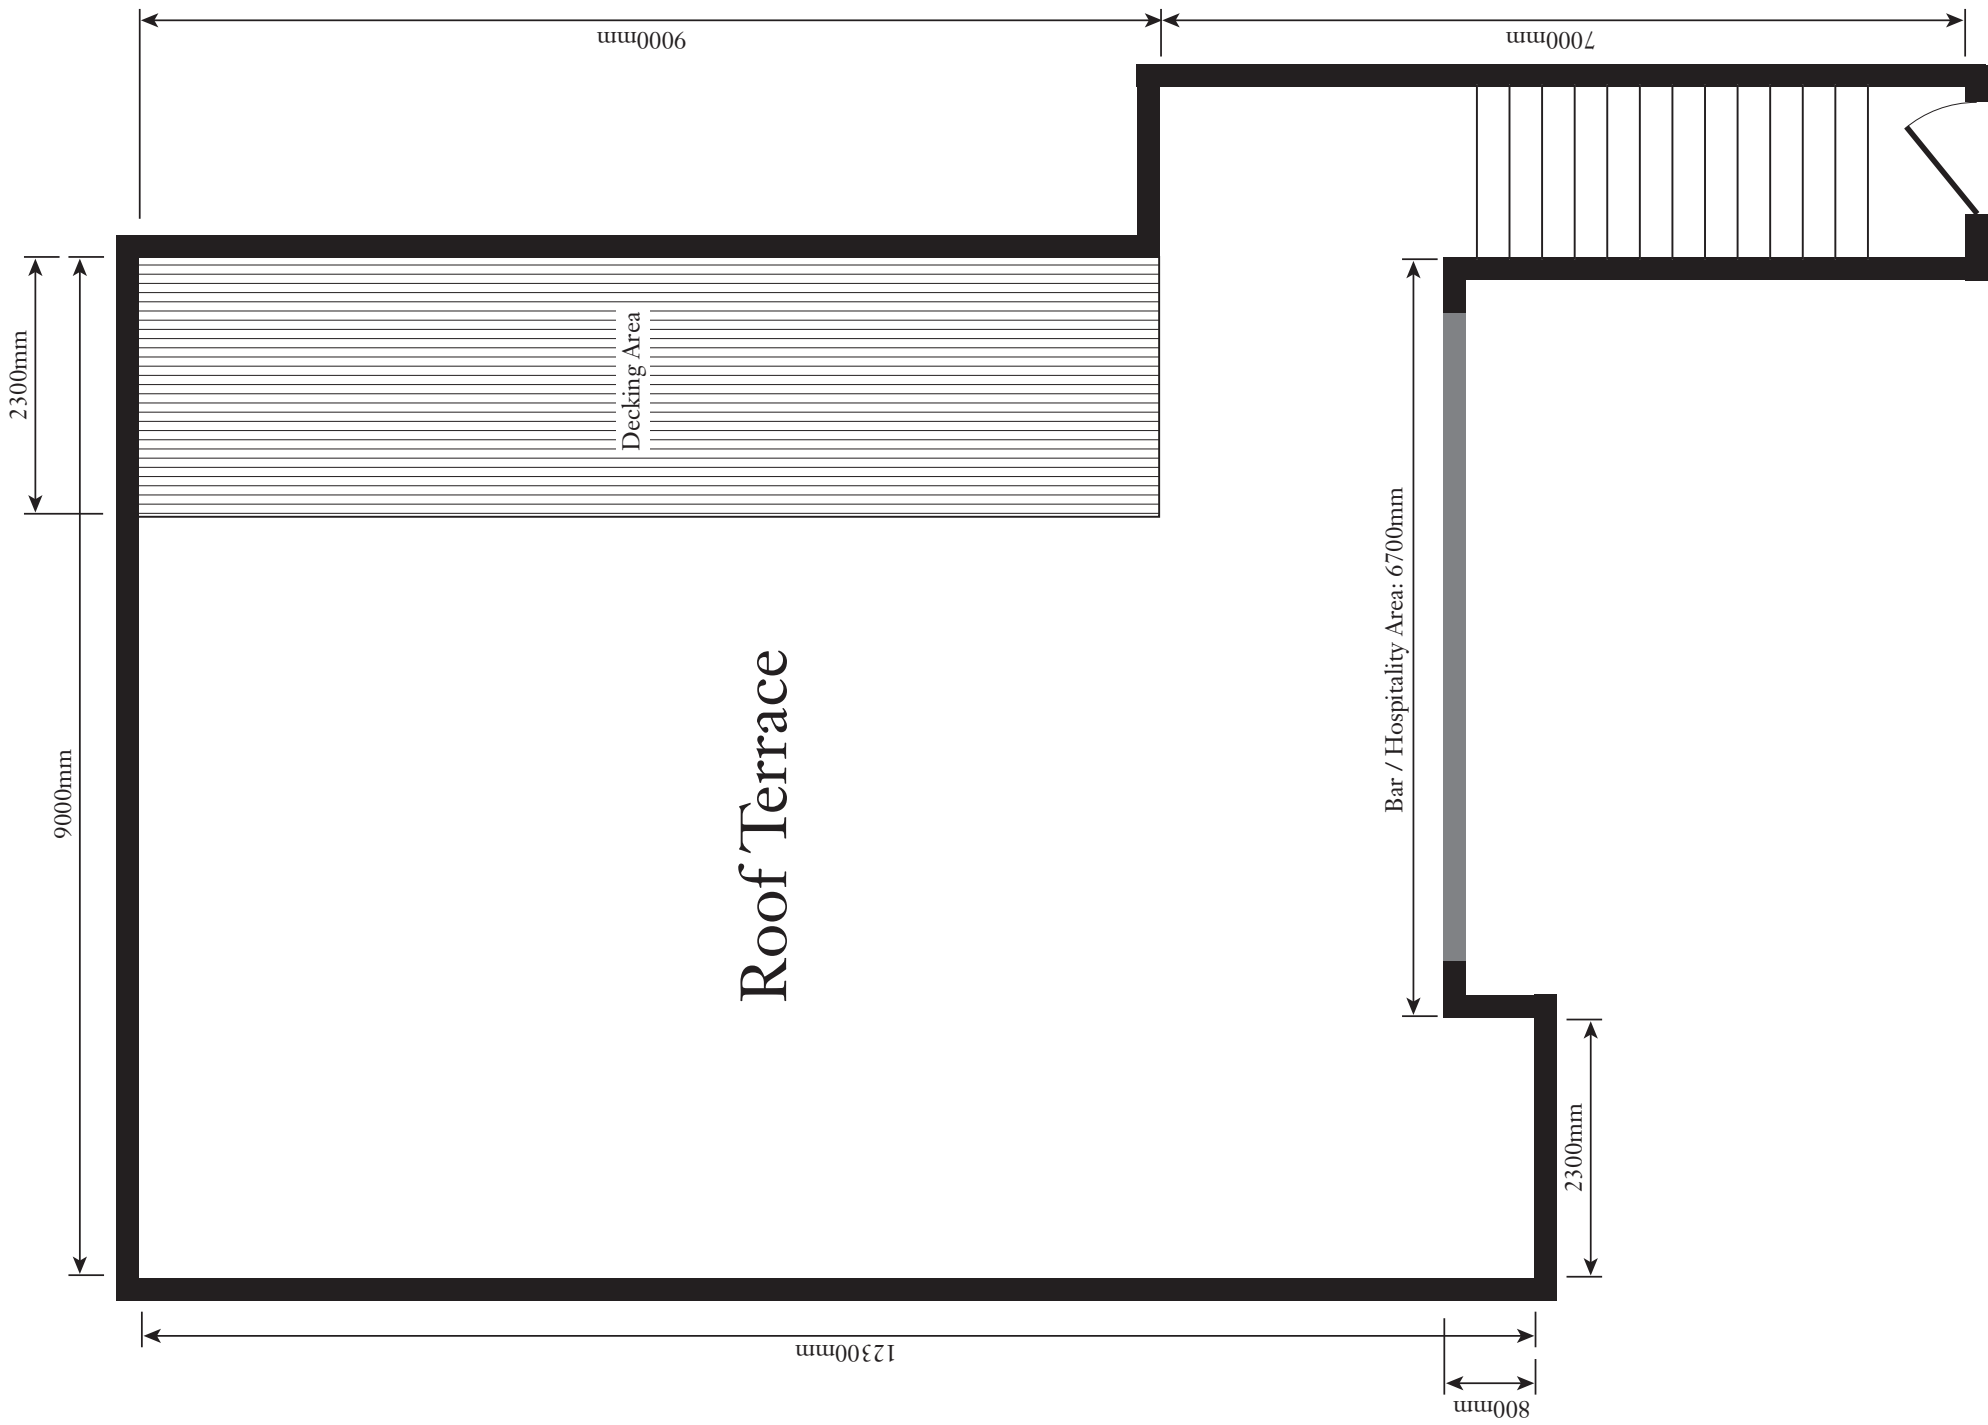

Bar Area

Silk Room

8100mm

7300mm

To
The Waiting
Room

KEY: ▲ = Power Point ● = Telephone Point

KEY: ▲ = Power Point ● = Telephone Point ■ = Television Point

KEY: ▲ = Power Point ● = Telephone Point

KEY: ▲ = Power Point

KEY: ▲ = Power Point

KEY: ▲ = Power Point