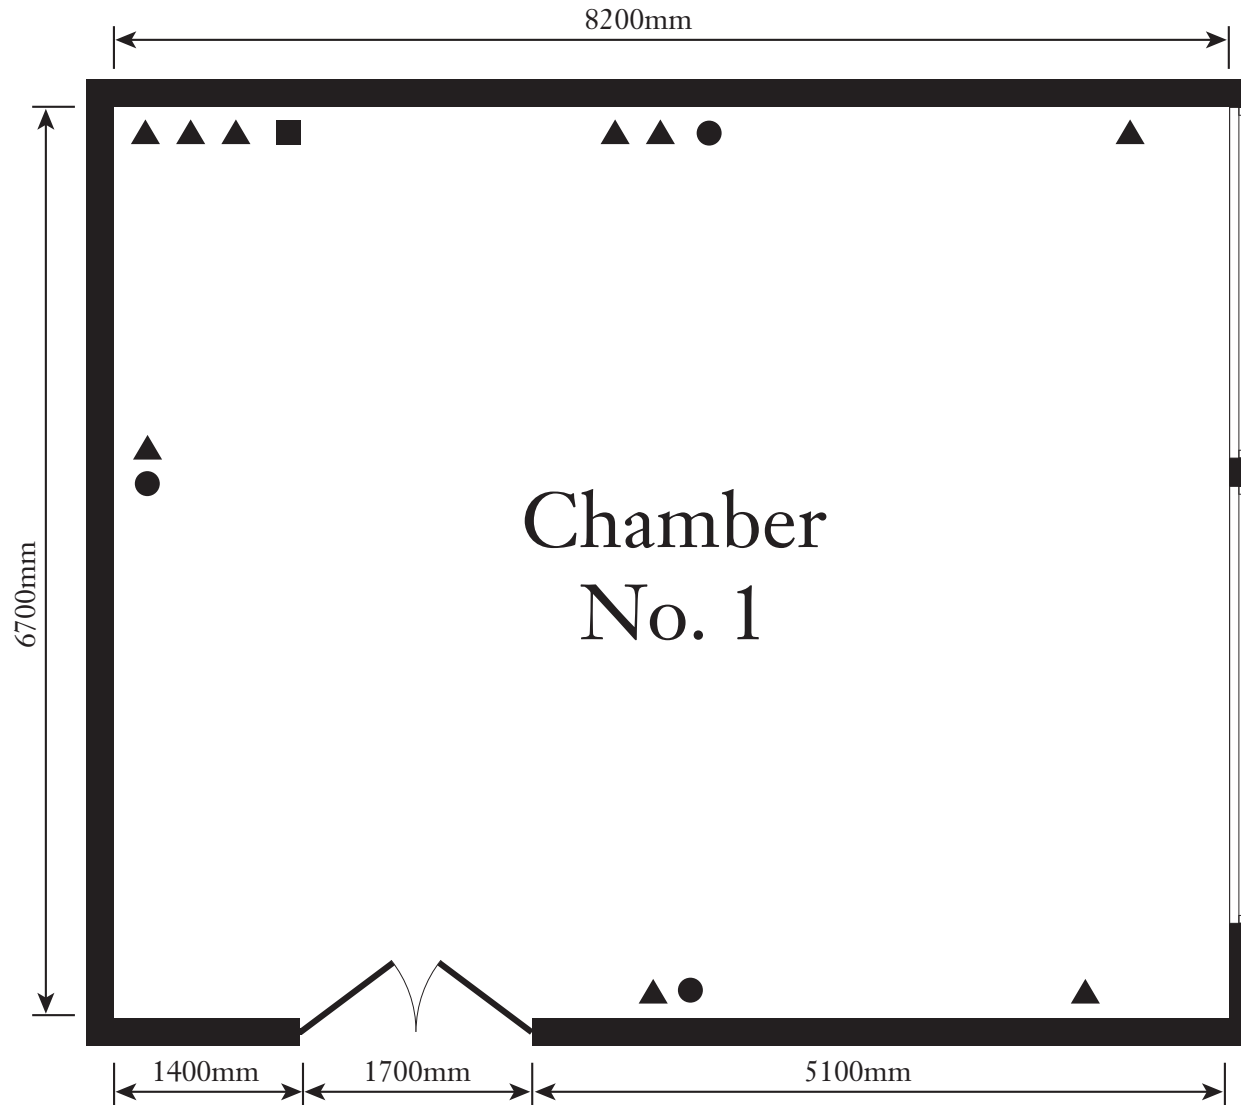

Bar Area

Silk Room

8100mm

7300mm

To
The Waiting
Room

KEY: ▲ = Power Point ● = Telephone Point

KEY: ▲ = Power Point ● = Telephone Point ■ = Television Point

KEY: ▲ = Power Point ● = Telephone Point

KEY: ▲ = Power Point

KEY: ▲ = Power Point

KEY: ▲ = Power Point