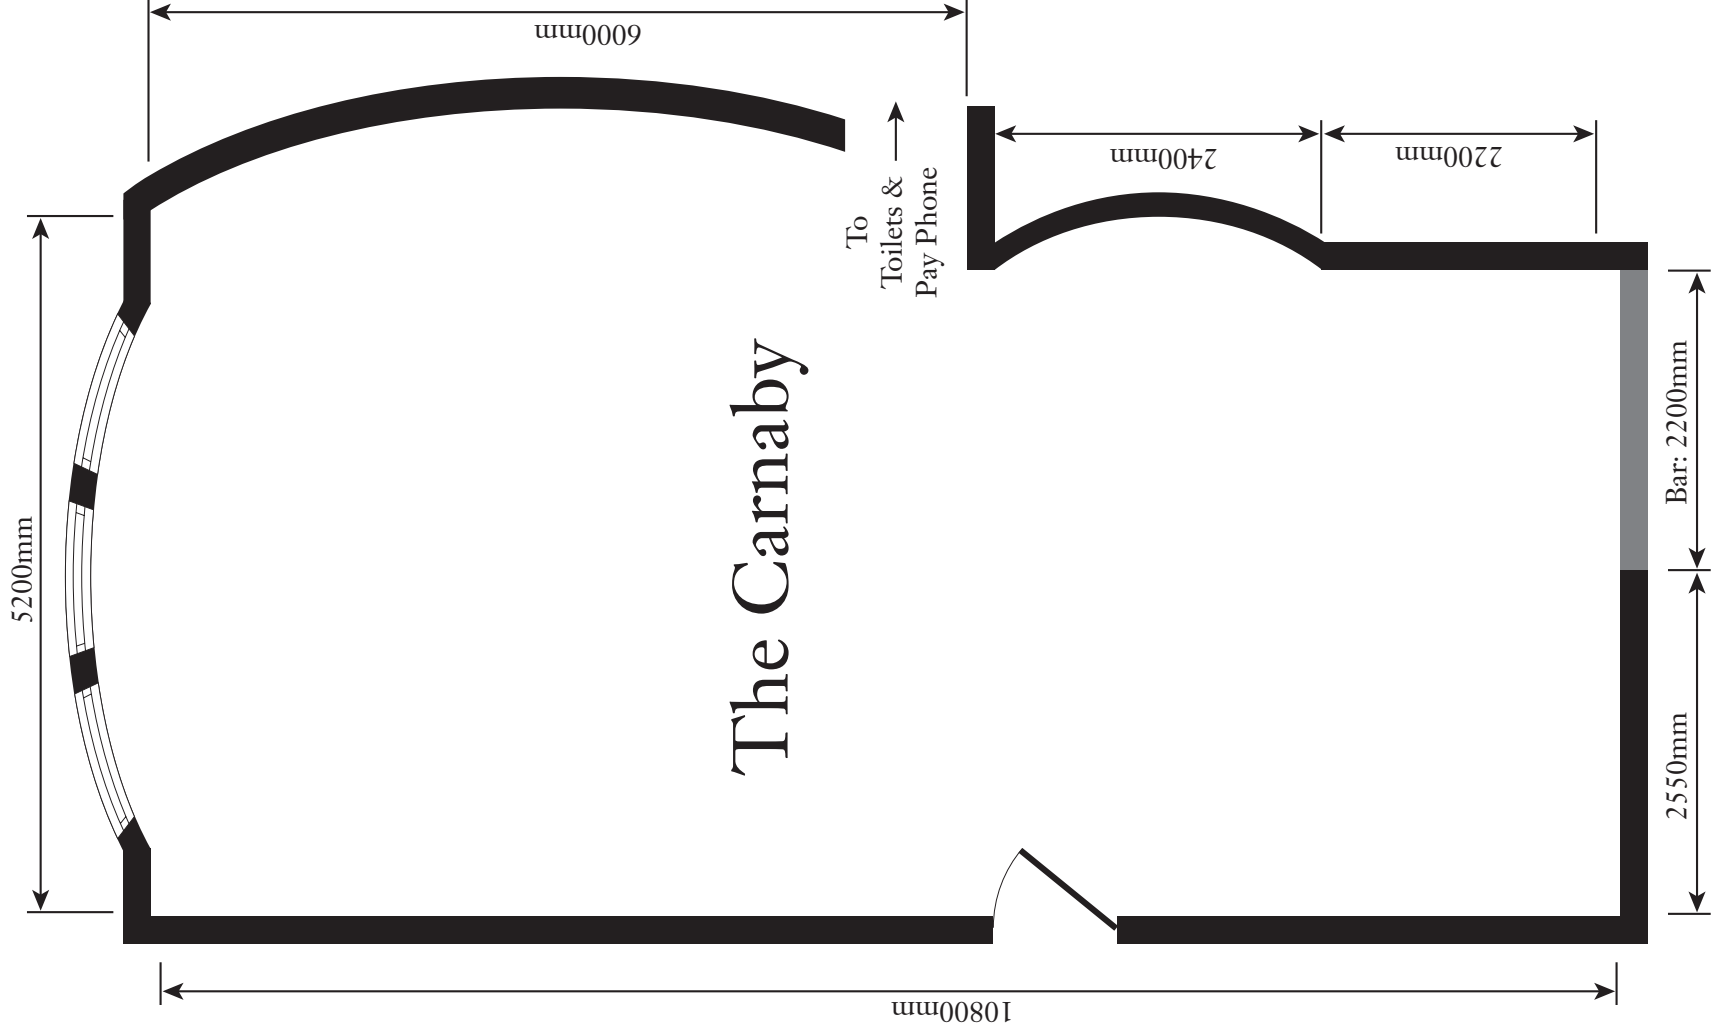

Bar Area

Silk Room

8100mm

7300mm

To
The Waiting
Room

KEY: ▲ = Power Point ● = Telephone Point

KEY: ▲ = Power Point ● = Telephone Point ■ = Television Point

KEY: ▲ = Power Point ● = Telephone Point

KEY: ▲ = Power Point

KEY: ▲ = Power Point

KEY: ▲ = Power Point