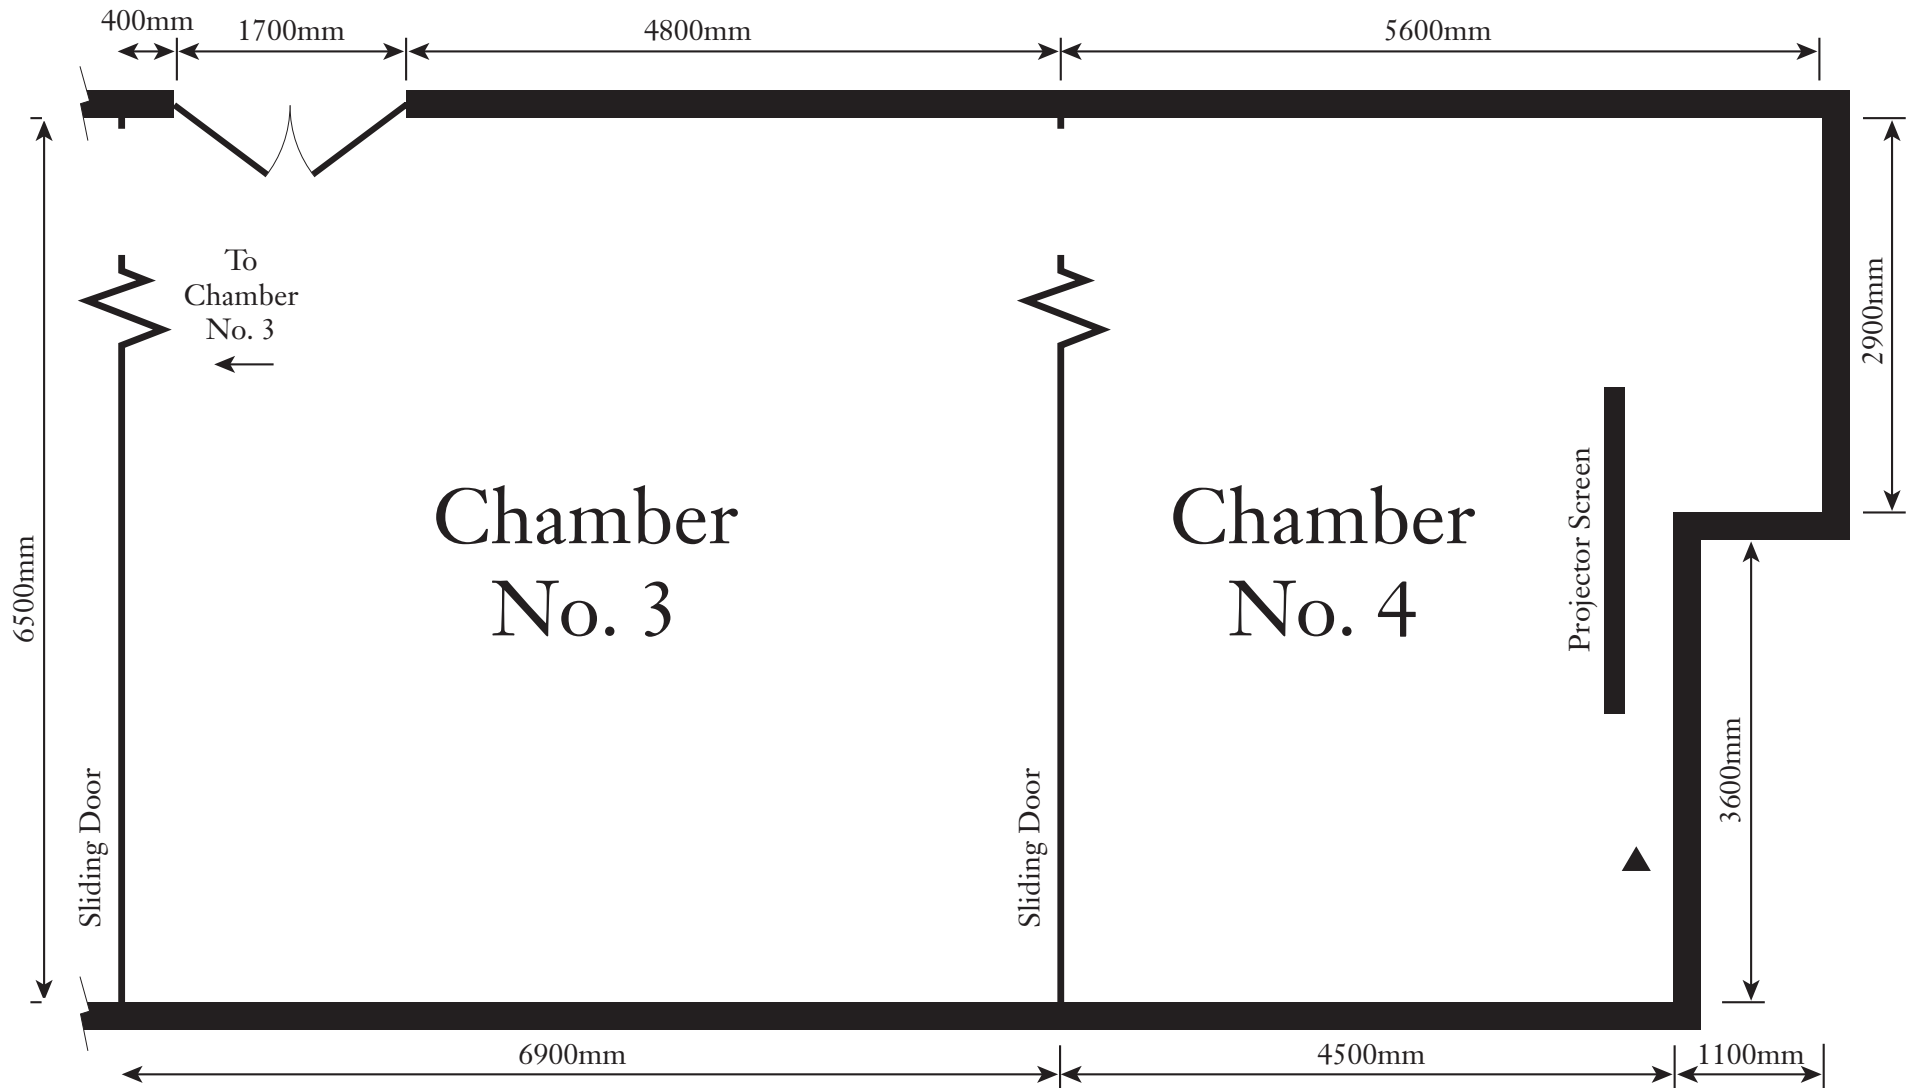

KEY: ▲ = Power Point